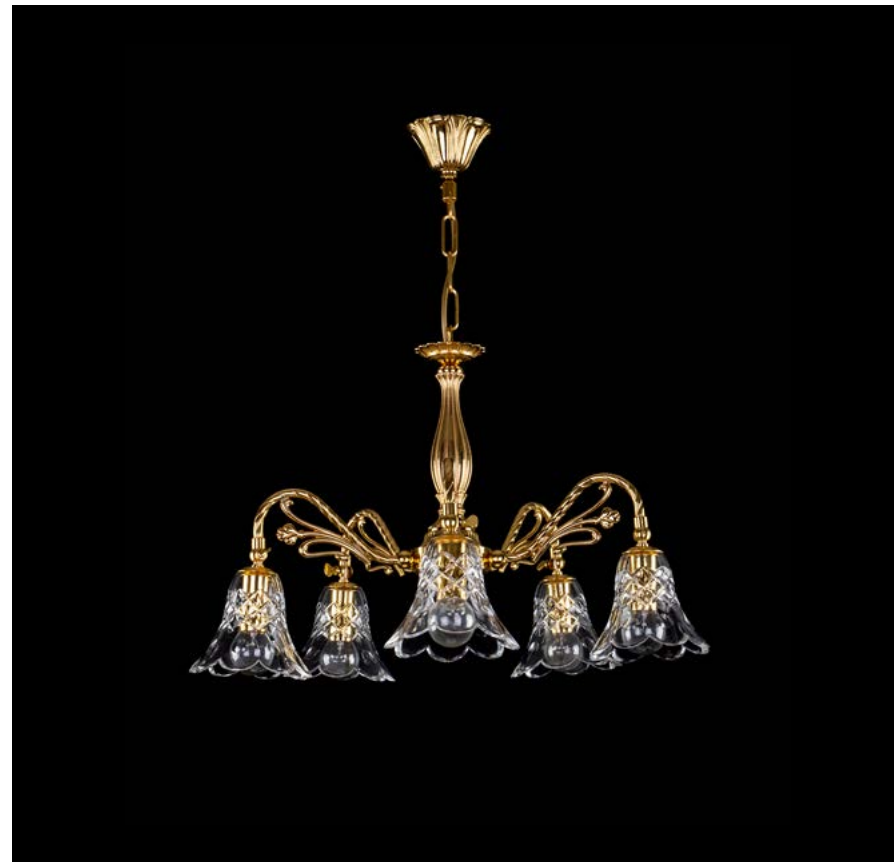

CHANDELIERS FROM BOHEMIA

Tulip

Tulip is a lighting fixture inspired by this very popular flower. Tulips have brought us joy for centuries and we will be delighted if you bring a little of this joy to your home through our TULIP lighting fixtures.

TULIP 01-CH-PB | 480x450 mm | 5xE14

TULIP 07-CH-PB | 920x600 mm | 5xE14

TULIP 05-CH-PB | 800x600 mm | 5xE14

TULIP 08-CH-PB | 520x600 mm | 5xE14

TULIP 01-WL-PB | 140xH200x200 mm | 1xE14

TULIP 02-WL-PB | 310xH200x160 mm | 2xE14