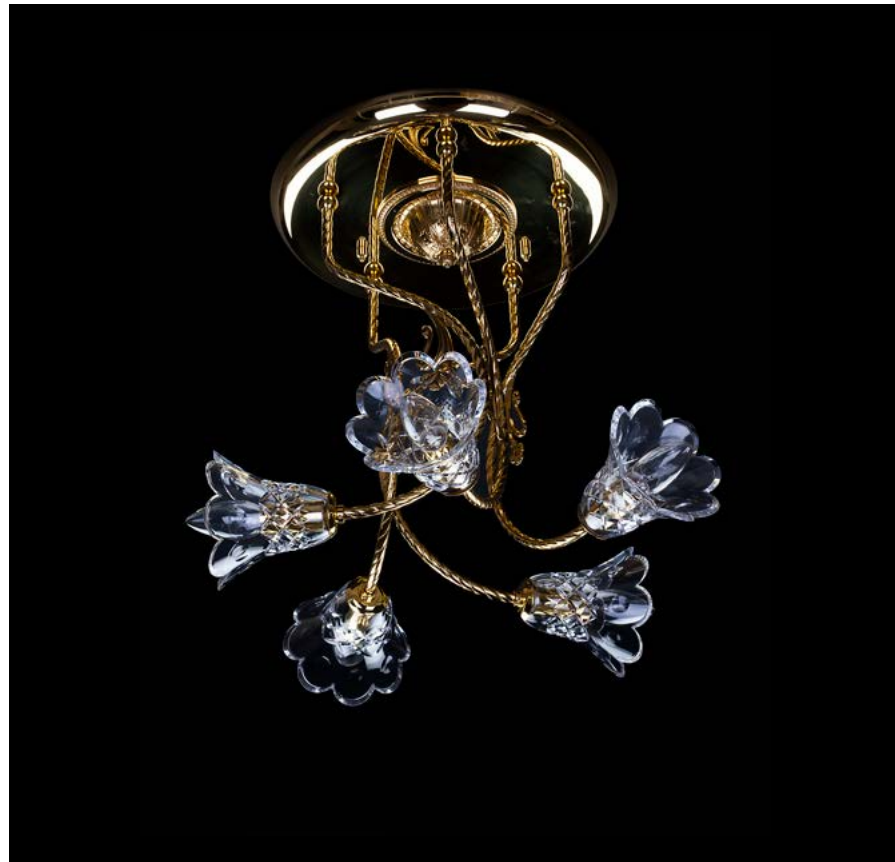

CHANDELIERS FROM BOHEMIA

Tulip

Tulip is a lighting fixture inspired by this very popular flower. Tulips have brought us joy for centuries and we will be delighted if you bring a little of this joy to your home through our TULIP lighting fixtures.

TULIP 01-CH-PB | 480x450 mm | 5xE14

TULIP 07-CH-PB | 920x600 mm | 5xE14

TULIP 05-CH-PB | 800x600 mm | 5xE14

TULIP 08-CH-PB | 520x600 mm | 5xE14

TULIP 01-WL-PB | 140xH200x200 mm | 1xE14

TULIP 02-WL-PB | 310xH200x160 mm | 2xE14